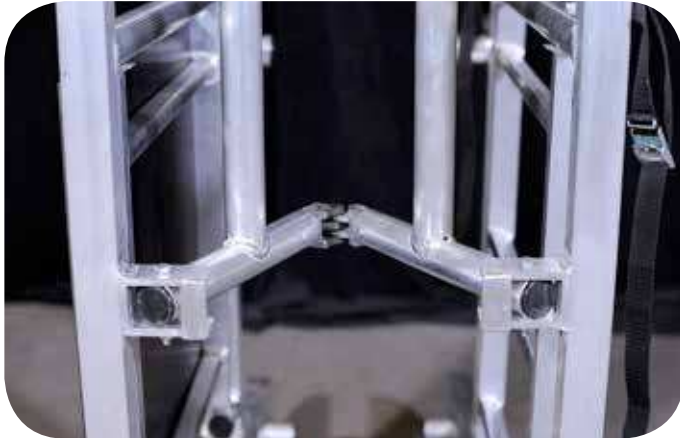

podium

TS100

The Instant UpRight Podium TS100 is a welded, lightweight, compact work platform which offers multi users a safe, stable working platform at 1m height. This platform offers a fast, cost effective solution for all types of contractors. It's simplicity reduces the risk of incorrect assembly.

key features

- Compliant with Work at Height Directive
- PAS 250 Certified and the latest standards for low level access.
- Fully guarded for operator safety
- Eliminates need for step ladders.