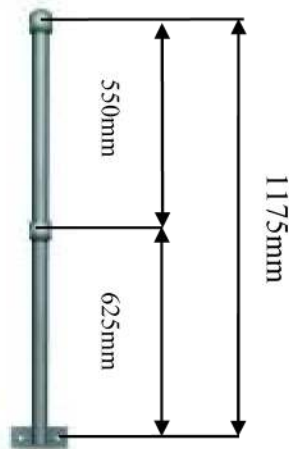

103 Airport Road West, Belfast, BT3 9ED
 Tel: 02890 454599 www.ridgeway-online.com

TYPE A

TYPE AR

<u>Code</u>	<u>Description</u>	<u>Shank</u>	<u>Ball Size</u>	<u>Drilled to Suit</u>	<u>Ball Centres</u>	<u>Tail Length</u>	<u>Base Type</u>	<u>Finish</u>
T256025A55G	Side Mounted Platform	25NB	60mm	25NB	550mm	625mm	A	GALV
T326025A55G	Side Mounted Platform	32NB	60mm	25NB	550mm	625mm	A	GALV
T327532A55G	Side Mounted Platform	32NB	75mm	32NB	550mm	625mm	A	GALV
T256025ARL45G	Side Palm Raking LH Up 38 Degrees	25NB	60mm	25NB	450mm	550mm	ARL	GALV
T256025ARR45G	Side Palm Raking RH Up 38 Degrees	25NB	60mm	25NB	450mm	550mm	ARR	GALV
T326025ARL45G	Side Palm Raking LH Up 38 Degrees	32NB	60mm	25NB	450mm	550mm	ARL	GALV
T326025ARR45G	Side Palm Raking RH Up 38 Degrees	32NB	60mm	25NB	450mm	550mm	ARR	GALV