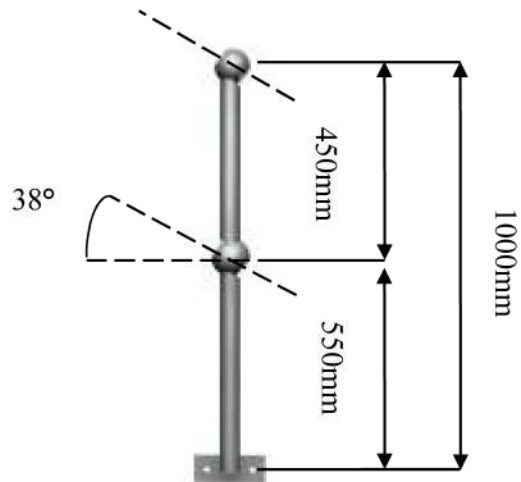

103 Airport Road West, Belfast, BT3 9ED
 Tel: 02890 454599 www.ridgeway-online.com

TYPE A

TYPE AR

<u>Code</u>	<u>Description</u>	<u>Shank</u>	<u>Ball Size</u>	<u>Drilled to Suit</u>	<u>Ball Centres</u>	<u>Tail Length</u>	<u>Base Type</u>	<u>Finish</u>
T256025A55G	Side Mounted Platform	25NB	60mm	25NB	550mm	625mm	A	GALV
T326025A55G	Side Mounted Platform	32NB	60mm	25NB	550mm	625mm	A	GALV
T327532A55G	Side Mounted Platform	32NB	75mm	32NB	550mm	625mm	A	GALV
T256025ARL45G	Side Palm Raking LH Up 38 Degrees	25NB	60mm	25NB	450mm	550mm	ARL	GALV
T256025ARR45G	Side Palm Raking RH Up 38 Degrees	25NB	60mm	25NB	450mm	550mm	ARR	GALV
T326025ARL45G	Side Palm Raking LH Up 38 Degrees	32NB	60mm	25NB	450mm	550mm	ARL	GALV
T326025ARR45G	Side Palm Raking RH Up 38 Degrees	32NB	60mm	25NB	450mm	550mm	ARR	GALV