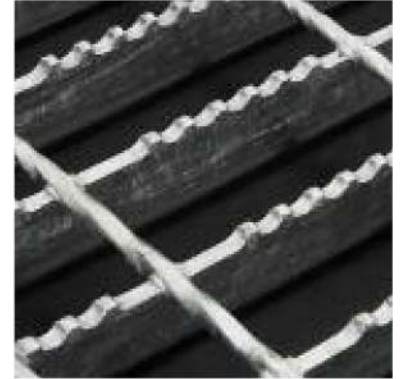

Plain 
open grid flooring

-  Safegrid
-  Safety Grating
-  Safegrate
-  Safelock
-  Safetread

Landed Flat 
(machine serration)
transverse bars
bedded into the
steel below the
serration line.

-  Safegrid
-  Safety Grating

Rolled Serrated 
increased slip resistance

-  Safegrid
-  Safety Grating
-  Safegrate
-  Safetread

Double Serration 
(machine serration)
load bearing bars
and the transverse
bars are machine
serrated.

-  Safelock

Machine Serrated 
deeper, more abrasive
serration

-  Safegrid
-  Safety Grating
-  Safegrate
-  Safetread

flooring finishes and materials

All flooring is manufactured from material grade S275JR as standard. Other materials are available on request.

Lionweld Kennedy Flooring is available in either:

 **Self Colour** - Allows for on-site fabrication and improved delivery times.

 **Galvanised** - Hot Dipped Galvanised to BS EN ISO 1461-2009.

RIDGEWAY 103 Airport Road West Belfast BT3 9ED T: 02890 454599