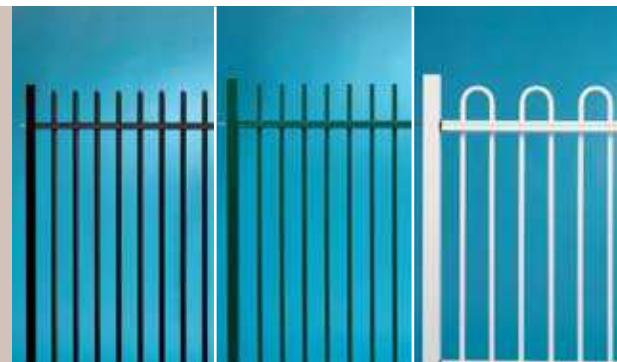

Sentinel Railings®

Benefits

Built in rigidity

Very high rigidity achieved by using unique custom rolled hollow section to top and bottom rails with welded vertical infill tubes.

Aesthetics

The panels provide a robust yet extremely decorative and elegant finish. The panel's posts and gates are all designed with the same eye for detail. Sentinel railings are professional range of fences with a contemporary design.

Safety

Convex Play is a CHILD SAFE Bow Top system designed for use in schools, play and residential areas.

Easy installation

This system is designed to be easily installed and all components are designed to be fully integrated and concealed.

Available as a complete system

The system consists of panels in various heights, square posts with a specific fixing system and a wide assortment of innovative swing and sliding gates.

Panels

Panels are available in different specifications in a full range of heights from 1.0m to 2.4m. All panels are constructed from rolled hollow section horizontal rails with both round and square vertical tube infill.

Convex Play is a CHILD SAFE Bowtop railing system, specifically designed to meet the safety standards demanded for schools, play and residential areas.

Convex Bow Top
Sentinel Convex Bow Top is a round tube bow top railing system. Vertical tubes are 25mm diameter.