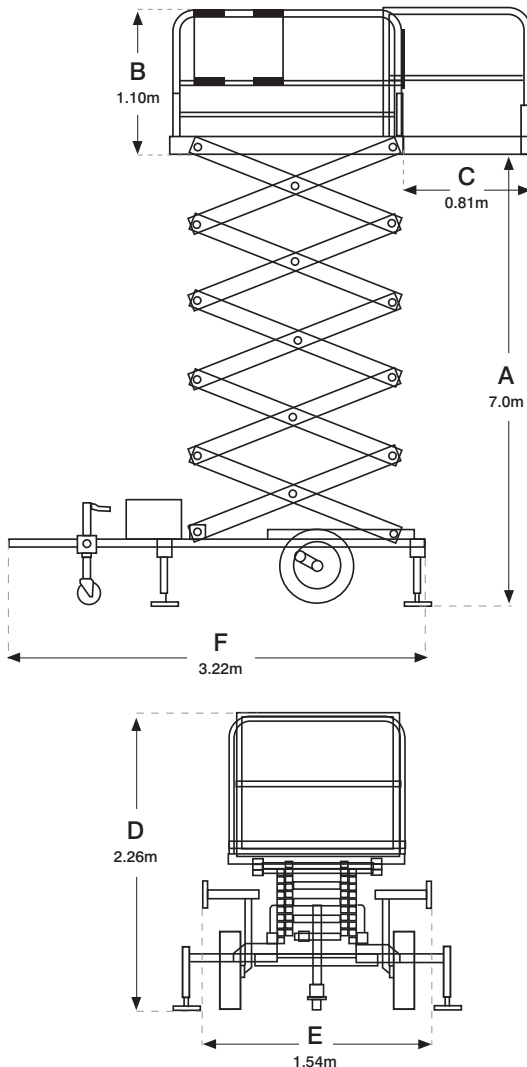

Planet
PLATFORMS

www.planetplatforms.co.uk

TP9000™

by Planet Platforms

Specifications

- 9 metres working height
- 24 volt DC Deep Cycle Battery
- 75-100 lifts per battery charge
- On board battery charger
- Removable handrails (will fit through a standard double door when removed)
- Fork lift loadable from three sides
- Towable to 50 mph
- No trailer required for transport
- Weight = 1160kg

Options and accessories:

- Tool tray
- Spare tyre
- Power to platform

Operating dimensions:

Maximum working height	9.0m
Maximum platform height	7.0m(A)
Outreach	0.81m
Safe Working Load	225kgs

Platform:

Length	1.62m
Width	1.20m
Guardrail height	1.10m(B)
Extension deck	0.81m(C)
Toeboard height	0.15m

Machine Dimensions:

Stowed height	2.26m(D)
Platform length extended	2.4m
Width, outriggers retracted	1.54m(E)
Overall length	3.22m(F)
Outrigger footprint deployed	2.00m x 1.75m
Ground clearance	0.35m

Planet
PLATFORMS